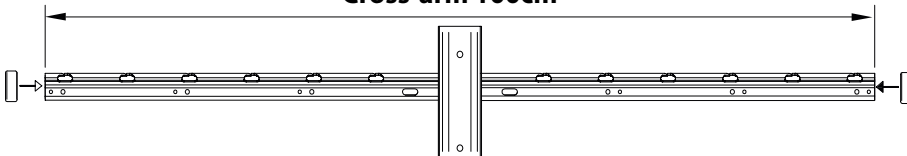

### Information Wire Installation

### Cross-Drilled Holes

- It provides easy wire drawing and wire repositioning after installation

### Cross-Arm Attachment

- **Thickness:** 2,00 mm
- **Mounting type:** Clip / M6 U-Bolt

Cross-arm 100cm

Cross-arm 70cm

Cross-arm 40cm

Cross-arm 25cm

MP-52x35-2018-Eng