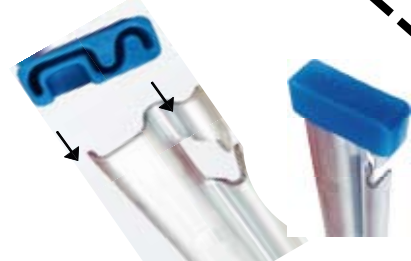

Information Protector Installation

- Plastic sharpness protector prevents to any injuries and the protective covering