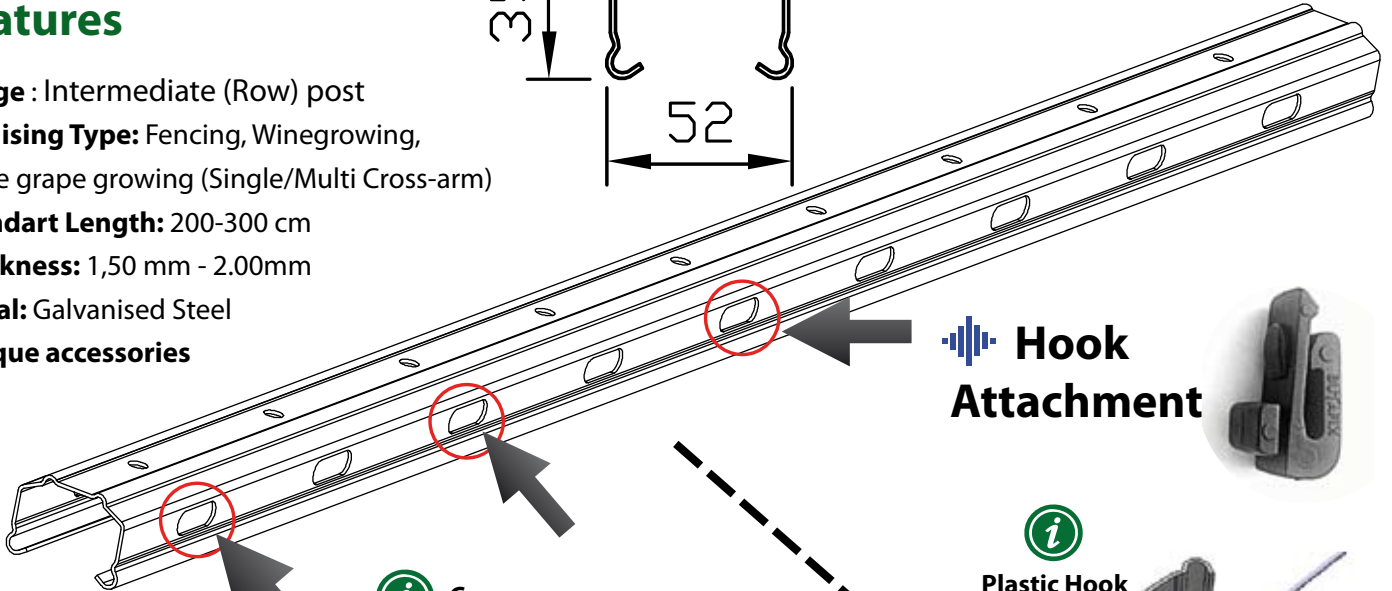

### Features

- **Usage :** Intermediate (Row) post
- **Trellising Type:** Fencing, Winegrowing, Table grape growing (Single/Multi Cross-arm)
- **Standart Length:** 200-300 cm
- **Thickness:** 1,50 mm - 2.00mm
- **Metal:** Galvanised Steel
- **Unique accessories**

### Hook Attachment

### Information Cross-arm Installation

### Cross-Arm Attachment

- **Thickness:** 2,00 mm
- **Mounting type:** Clip / M6 U-Bolt

Cross-arm 100cm

Cross-arm 70cm

Cross-arm 40cm

Cross-arm 25cm

MP-52x35-2018-Eng