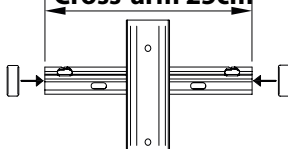

### Cross-Drilled Holes

- It provides easy wire drawing and wire repositioning after installation

### Cross-Arm Attachment

- **Thickness:** 2,00 mm
- **Mounting type:** Clip / M6 U-Bolt

Cross-arm 100cm

Cross-arm 70cm

Cross-arm 40cm

Cross-arm 25cm

MP-52x35-2018-Eng