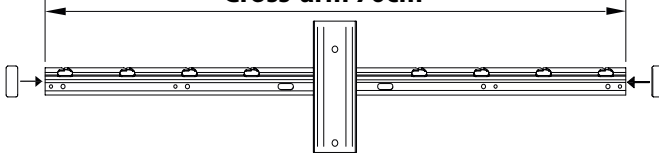

### Information Wire Installation

### Cross-Drilled Holes

- It provides easy wire drawing and wire repositioning after installation

### Cross-Arm Attachment

- **Thickness:** 2,00 mm
- **Mounting type:** Clip / M6 U-Bolt

Cross-arm 100cm

Cross-arm 70cm

Cross-arm 40cm

Cross-arm 25cm

MP-52x35-2018-Eng