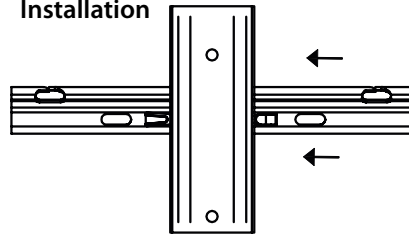

### Features

- **Usage :** Intermediate (Row) post
- **Trellising Type:** Fencing, Winegrowing, Table grape growing (Single/Multi Cross-arm)
- **Standart Length:** 200-300 cm
- **Thickness:** 1,50 mm - 2.00mm
- **Metal:** Galvanised Steel
- **Unique accessories**

### Hook Attachment

### Information Cross-arm Installation

### Cross-Arm Attachment

- **Thickness:** 2,00 mm
- **Mounting type:** Clip / M6 U-Bolt

Cross-arm 100cm

Cross-arm 70cm

Cross-arm 40cm

Cross-arm 25cm

MP-52x35-2018-Eng