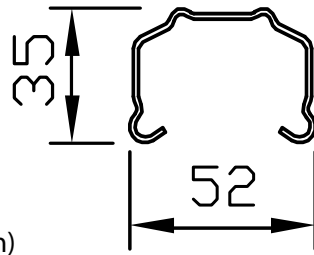

### Features

- **Usage :** Intermediate (Row) post
- **Trellising Type:** Fencing, Winegrowing, Table grape growing (Single/Multi Cross-arm)
- **Standart Length:** 200-300 cm
- **Thickness:** 1,50 mm - 2.00mm
- **Metal:** Galvanised Steel
- **Unique accessories**

### Hook Attachment

### Cross-Arm Attachment

- **Thickness:** 2,00 mm
- **Mounting type:** Clip / M6 U-Bolt

Cross-arm 100cm

Cross-arm 70cm

Cross-arm 40cm

Cross-arm 25cm

MP-52x35-2018-Eng