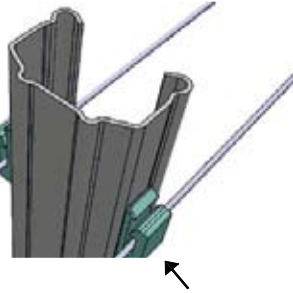

Information Plastic Hook Installation